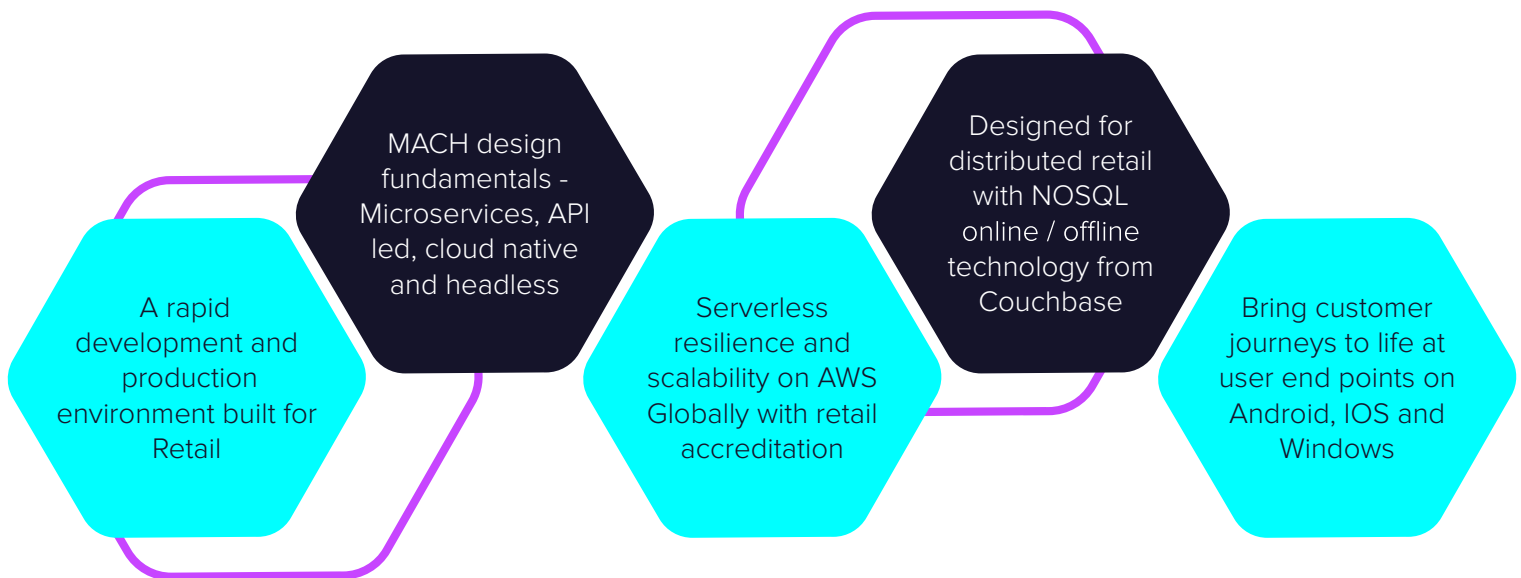

Retail Benefits

Enriched customer experience

Create a personalised and tailored shopping journey for your customers with bespoke solutions. Enhance customer satisfaction, foster loyalty and increase the likelihood of repeat business.

Future-proof solutions

Access our future-proof portfolio of solutions to solve your evolving business needs, thanks to our continuous investment and development of new, multi-tenanted solutions on the Graphene platform.

Agile and rapid innovation

Have the freedom to create innovative solutions that drive progressive change across your business, and learn from each project to improve the process every time.

Return on Investment

Build and deploy solutions around your operational needs without unwanted extras. Balance upfront investment against ongoing cost to constantly deliver value and ROI.

Graphene - Built for modern commerce

Graphene harnesses the power of serverless technology, ensuring uninterrupted operations, high availability and effortless scalability on a global scale.

At PMC, we understand that bringing composite commerce to life involves more than just technology. We provide a holistic approach, offering advice, design expertise, development capabilities, and ongoing managed services to ensure your success.

With our experienced enterprise architecture team, we specialise in modular design for modern technology stacks. We have hands-on knowledge and proficiency in creating scalable and flexible architectures. If you have questions or would like to discuss a project with us, we'd be delighted to hear from you.